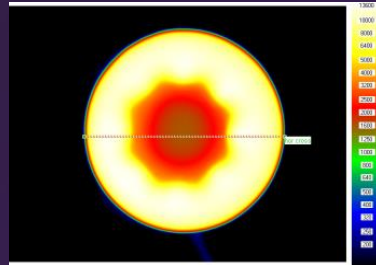

LED INCA GEN 2

- ✓ Improved light distribution – no “black spot”
- ✓ Both 40W and 60W

INCA GEN1