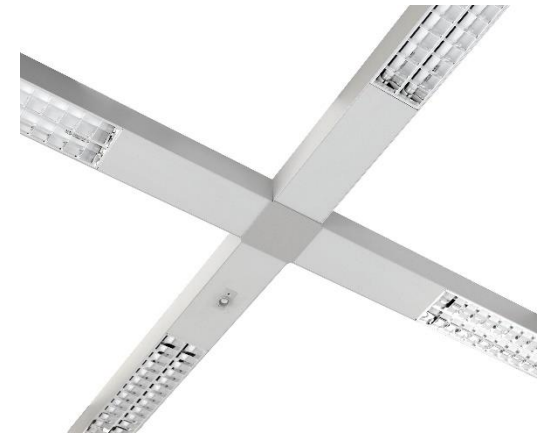

DECOR LED ACCESSORIES

- Suspension sets;
- Joining elements;
- Caps;
- Brackets.