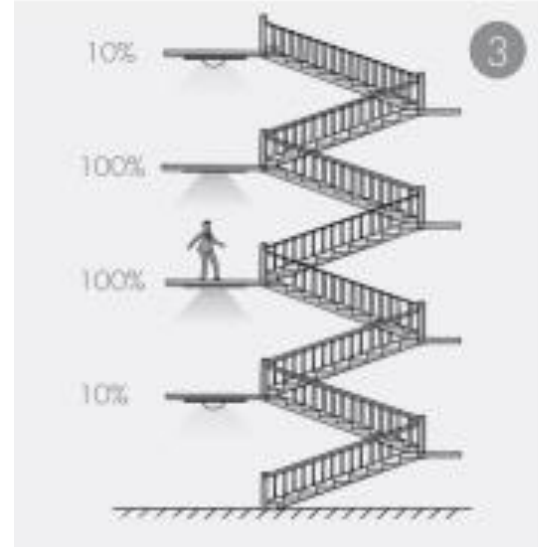

MW SENSOR WITH RF WIRELESS TRANSMISSION