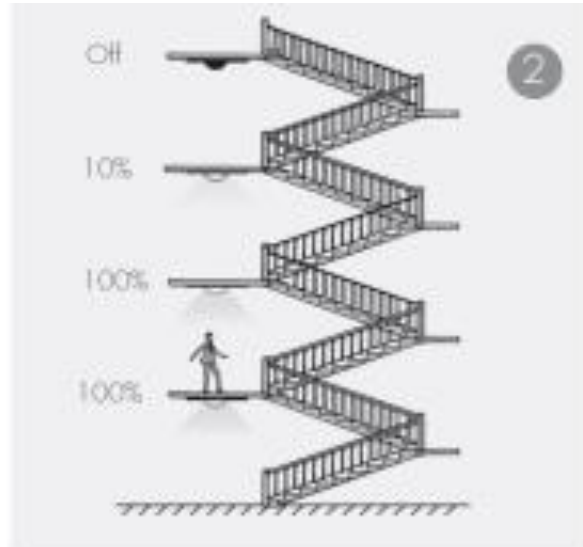

MW SENSOR WITH RF WIRELESS TRANSMISSION