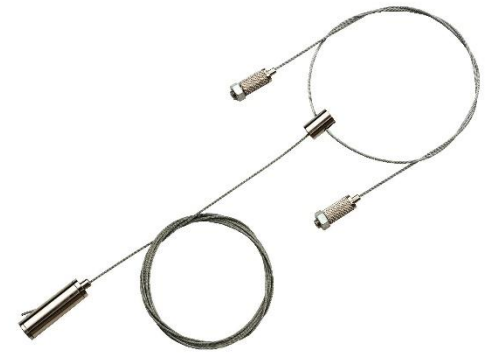

CALIMA D LED

- IP40/IP44;
- UGR<19.

ETESIAN U LED

- UGR<19;
- LG3;
- I-JOIN;
- ACT+;
- PULL SWITCH.

CALIMA U LED

- UGR<19;
- LG3;
- ACT+;
- PULL SWITCH.

ACCESSORIES FOR SUSPENDED LUMINAIRES

CAP1

CAP2

CAP3

CAP4

Suspension set

LODOS S LED

- Decorative design;
- Four sizes: Ø300 – Ø900;
- Surface / suspended mounting;
- Different colour options.

FORMA O LED

- Different sizes;
- Different colour options;
- Surface / suspended mounting.

ALUMINIUM PROFILE LUMINAIRES

SERPENS LED SERIES

- Recessed mounting;
- Slim design (Serpens S LED);
- OP / MPRZ diffuser;
- IP40/IP44;
- UGR<19 (Serpens P LED);
- ACT+;
- Deepened diffuser (Serpens V Led);
- Continuous lines with invisible connections;
- Individual luminaires up to 6 m length.

Serpens S LED

Serpens V LED

Serpens P LED

DECOR LED SERIES

- Surface / suspended mounting;
- Slim design (Decor S LED);
- OP / MPRZ diffuser;
- IP40/IP44;
- UGR<19 (Decor P LED);
- ACT+;
- LG3;
- Deepened diffuser (Decor V Led);
- Continuous lines with invisible connections;
- Individual luminaires up to 6 m length;
- 3 standard colours (white, black, grey).