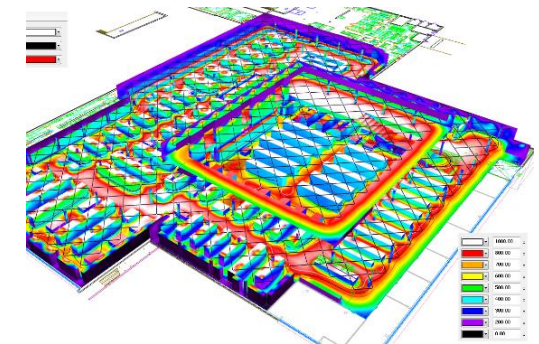

STRONG TECHNICAL SUPPORT

- Selection of the most suitable product for exact project;
- Designing;
- Calculations;
- Visualisations;
- Photometric data.

PARTNERS

OSRAM

TRIDONIC

CERTIFICATES

CE

ENEC