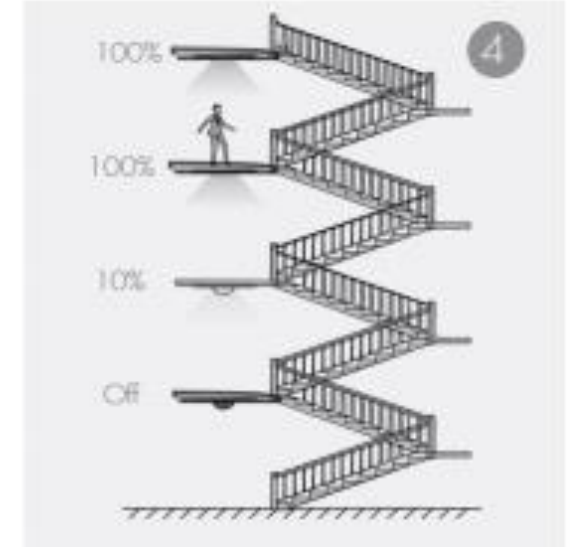

MW SENSOR WITH RF WIRELESS TRANSMISSION