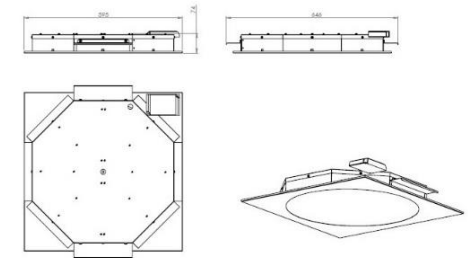

STRONG TECHNICAL SUPPORT

- Selection of the most suitable product for exact project;
- Designing;
- Calculations;
- Visualisations;
- Photometric data.