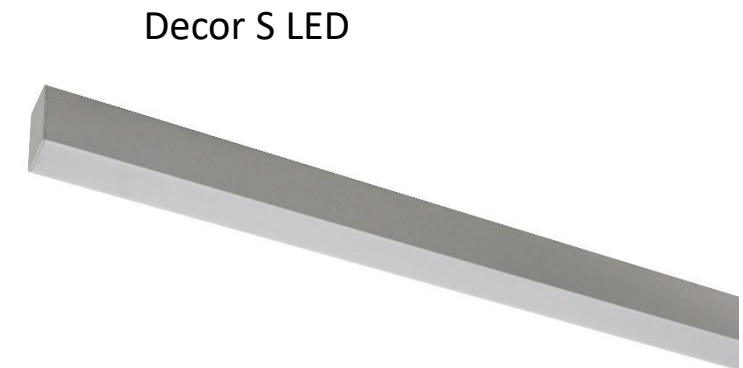

ALUMINIUM PROFILE LUMINAIRES

SERPENS LED SERIES

- Recessed mounting;
- Slim design (Serpens S LED);
- OP / MPRZ diffuser;
- IP40/IP44;
- UGR<19 (Serpens P LED);
- ACT+;
- Deepened diffuser (Serpens V Led);
- Continuous lines with invisible connections;
- Individual luminaires up to 6 m length.

Serpens S LED

Serpens V LED

Serpens P LED

DECOR LED SERIES

- Surface / suspended mounting;
- Slim design (Decor S LED);
- OP / MPRZ diffuser;
- IP40/IP44;
- UGR<19 (Decor P LED);
- ACT+;
- LG3;
- Deepened diffuser (Decor V Led);
- Continuous lines with invisible connections;
- Individual luminaires up to 6 m length;
- 3 standard colours (white, black, grey).