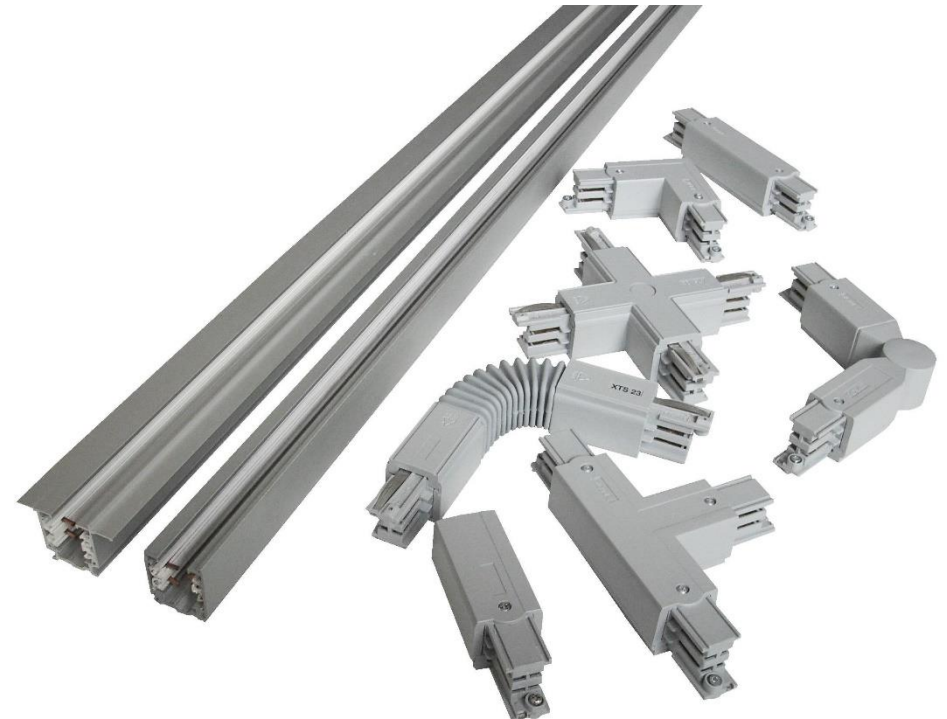

TRACK SYSTEM

- Black & white tracks;
- Dali option;
- Different lengths;
- Various accessories.