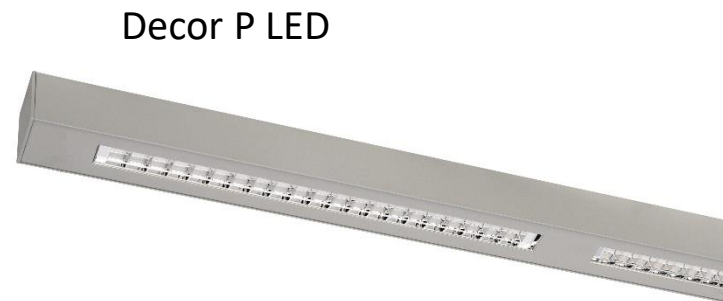

ALUMINIUM PROFILE LUMINAIRES

SERPENS LED SERIES

- Recessed mounting;
- Slim design (Serpens S LED);
- OP / MPRZ diffuser;
- IP40/IP44;
- UGR<19 (Serpens P LED);
- ACT+;
- Deepened diffuser (Serpens V Led);
- Continuous lines with invisible connections;
- Individual luminaires up to 6 m length.

Serpens S LED

Serpens V LED

Serpens P LED

DECOR LED SERIES

- Surface / suspended mounting;
- Slim design (Decor S LED);
- OP / MPRZ diffuser;
- IP40/IP44;
- UGR<19 (Decor P LED);
- ACT+;
- LG3;
- Deepened diffuser (Decor V Led);
- Continuous lines with invisible connections;
- Individual luminaires up to 6 m length;
- 3 standard colours (white, black, grey).