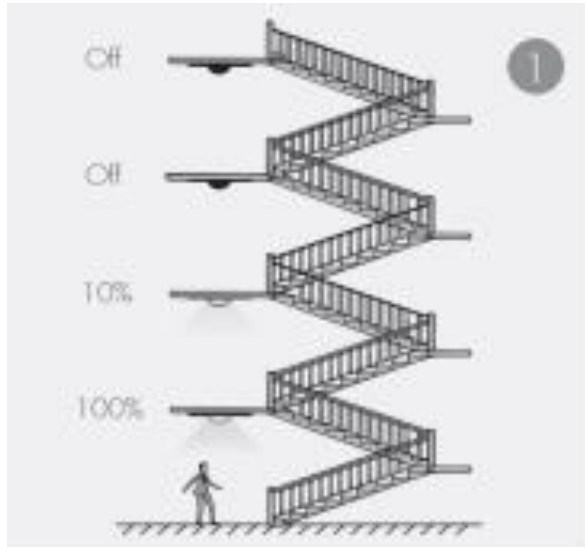

MW SENSOR WITH RF WIRELESS TRANSMISSION