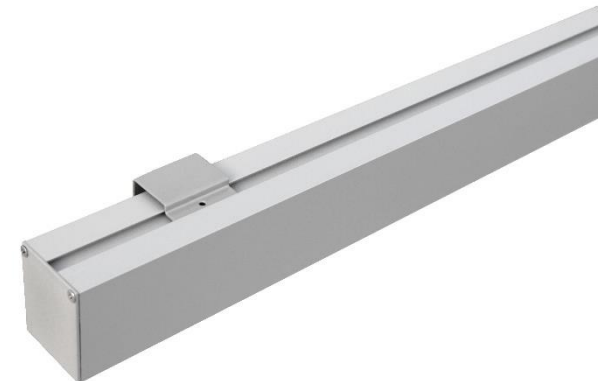

DECOR LED ACCESSORIES

- Suspension sets;
- Joining elements;
- Caps;
- Brackets.