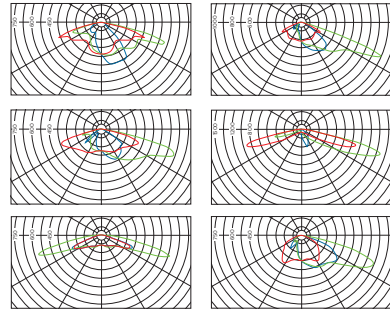

THE ENERGY-EFFICIENT LED STREET LIGHT

Model: ST-2M/6000

With its compact design and latest LED architecture from Philips, RADIUS street lights is a versatile, cost-effective luminaire that fulfils all functional road lighting requirements. It is made of high-quality components that ensure long lifetime and low maintenance cost. RADIUS street lights comes with 3 kA surge protected Xitanium Programmable LED Extreme drivers and latest Fortimo FastFlex LED boards from Philips with efficiency up to 155 lm/W. Big choice of different optics available allows to choose optimal solution for every application.

GENERAL TECHNICAL SPECIFICATIONS			
Supply Voltage	220-240V AC	Number of LED modules	2
Supply Frequency	50-60 Hz	Lamp family code	Fortimo FastFlex Gen 3
RFI Suppression	EN 55015 / CISPR 15	Light color K	3000, 4000 or 5700
Immunity	EN 61547	Color Rendering Index	> 70 or > 80
Harmonics	EN 6100-3-2	Min useful life L70 B50	100.000 h
Operating Temperature**	-30 - +35 °C	Driver /power unit/	PHILIPS XITANIUM
Storage Temperature	-40 - +60 °C	Power factor (full load at 230V)	> 0.95
Housing material	Aluminum	Control method	1- 10V, Dynadimmer LITE (DALI optional)
Enclosure Rating	IP66	Dimming range	7 ...100 %
Lid material	Polycarbonate	System Wattage	up to 80 W
Mech. impact protection	IK09	LED module efficiency	up to 155 lm/W
Protection class IEC	Safety class I	LED Luminous Flux per Fitting (nominal)	up to 16.200 lm

* in preparation