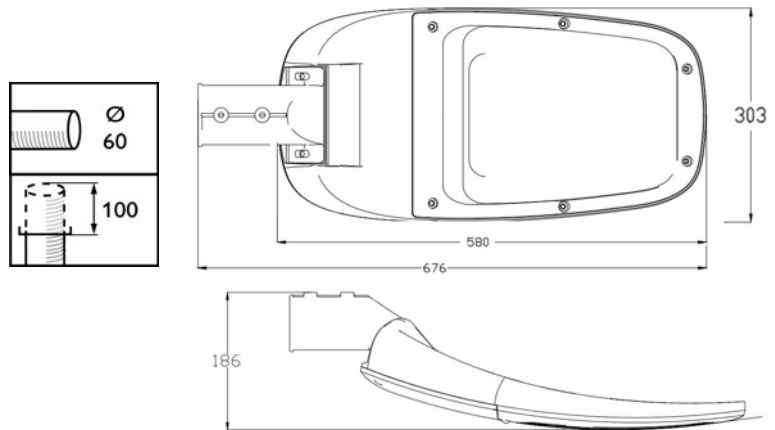

GENERAL TECHNICAL SPECIFICATIONS			
Supply Voltage	220-240V AC	Number of LED modules	2
Supply Frequency	50-60 Hz	Lamp family code	Fortimo FastFlex Gen 3
RFI Suppression	EN 55015 / CISPR 15	Light color K	3000, 4000 or 5700
Immunity	EN 61547	Color Rendering Index	> 70 or > 80
Harmonics	EN 6100-3-2	Min useful life L70 B50	100.000 h
Operating Temperature**	-30 - +35 °C	Driver /power unit/	PHILIPS XITANIUM
Storage Temperature	-40 - +60 °C	Power factor (full load at 230V)	> 0.95
Housing material	Aluminum	Control method	1- 10V, Dynadimmer LITE (DALI optional)
Enclosure Rating	IP66	Dimming range	7 ...100 %
Lid material	Polycarbonate	System Wattage	up to 80 W
Mech. impact protection	IK09	LED module efficiency	up to 155 lm/W
Protection class IEC	Safety class I	LED Luminous Flux per Fitting (nominal)	up to 16.200 lm

* in preparation

GENERAL TECHNICAL SPECIFICATIONS

Ref.	Wattage	Efficiency	Lumen output	Dimensions (mm)*			
				D	L	W	H
ST-3M/6000	40W	155 lm/W	6.200 lm	580	676	303	186
ST-3M/6000	60W	145 lm/W	8.700 lm	580	676	303	186
ST-3M/6000	80W	135 lm/W	10.800 lm	580	676	303	186