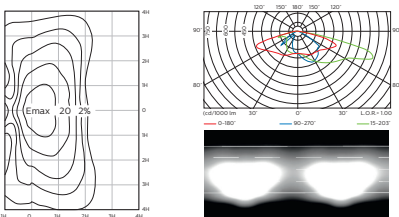

FastFlex lens 2x8/III-X Gen2

Designed for roads of medium width and urban street lighting.