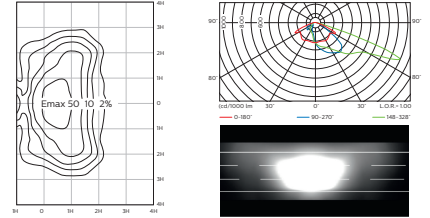

FastFlex lens 2x8/II-X WTR Gen2

Designed for wet road lighting.