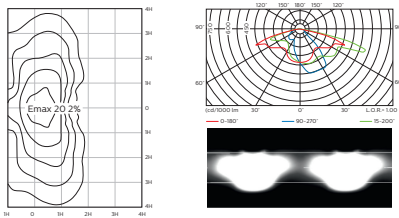

AVAILABLE OPTICS

FastFlex lens 2x8/II-X Gen2

Designed for narrow roads and urban street lighting.