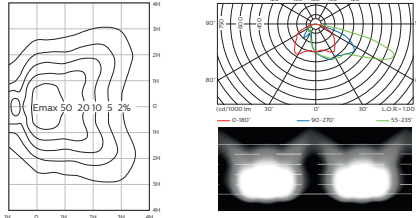

* in preparation

GENERAL TECHNICAL SPECIFICATIONS

Ref.	Wattage	Efficiency	Lumen output	Dimensions (mm)*			
				D	L	W	H
ST-3M/6000	40W	155 lm/W	6.200 lm	580	676	303	186
ST-3M/6000	60W	145 lm/W	8.700 lm	580	676	303	186
ST-3M/6000	80W	135 lm/W	10.800 lm	580	676	303	186

AVAILABLE OPTICS

FastFlex lens 2x8/II-X Gen2

Designed for narrow roads and urban street lighting.

FastFlex lens 2x8/IV-X Gen2

Designed for wide roads and asymmetrical floodlighting.

FastFlex lens 2x8/II-X WTR Gen2