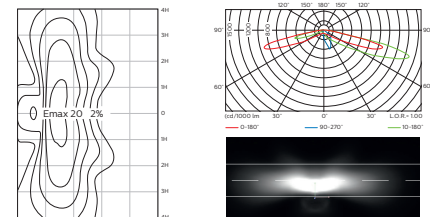

FastFlex lens 2x4/SW-X Gen2

Designed for Pedestrian Road and Bicycle lighting.