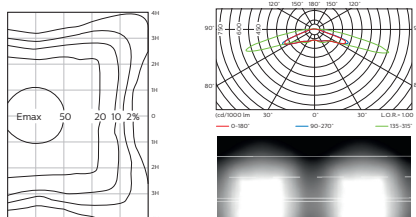

Designed for wet road lighting.

FastFlex lens 2x8/III-X Gen2

Designed for roads of medium width and urban street lighting.

FastFlex lens 2x8/V Gen2

Designed for symmetrical lighting, e.g. parking lots, petrol stations.