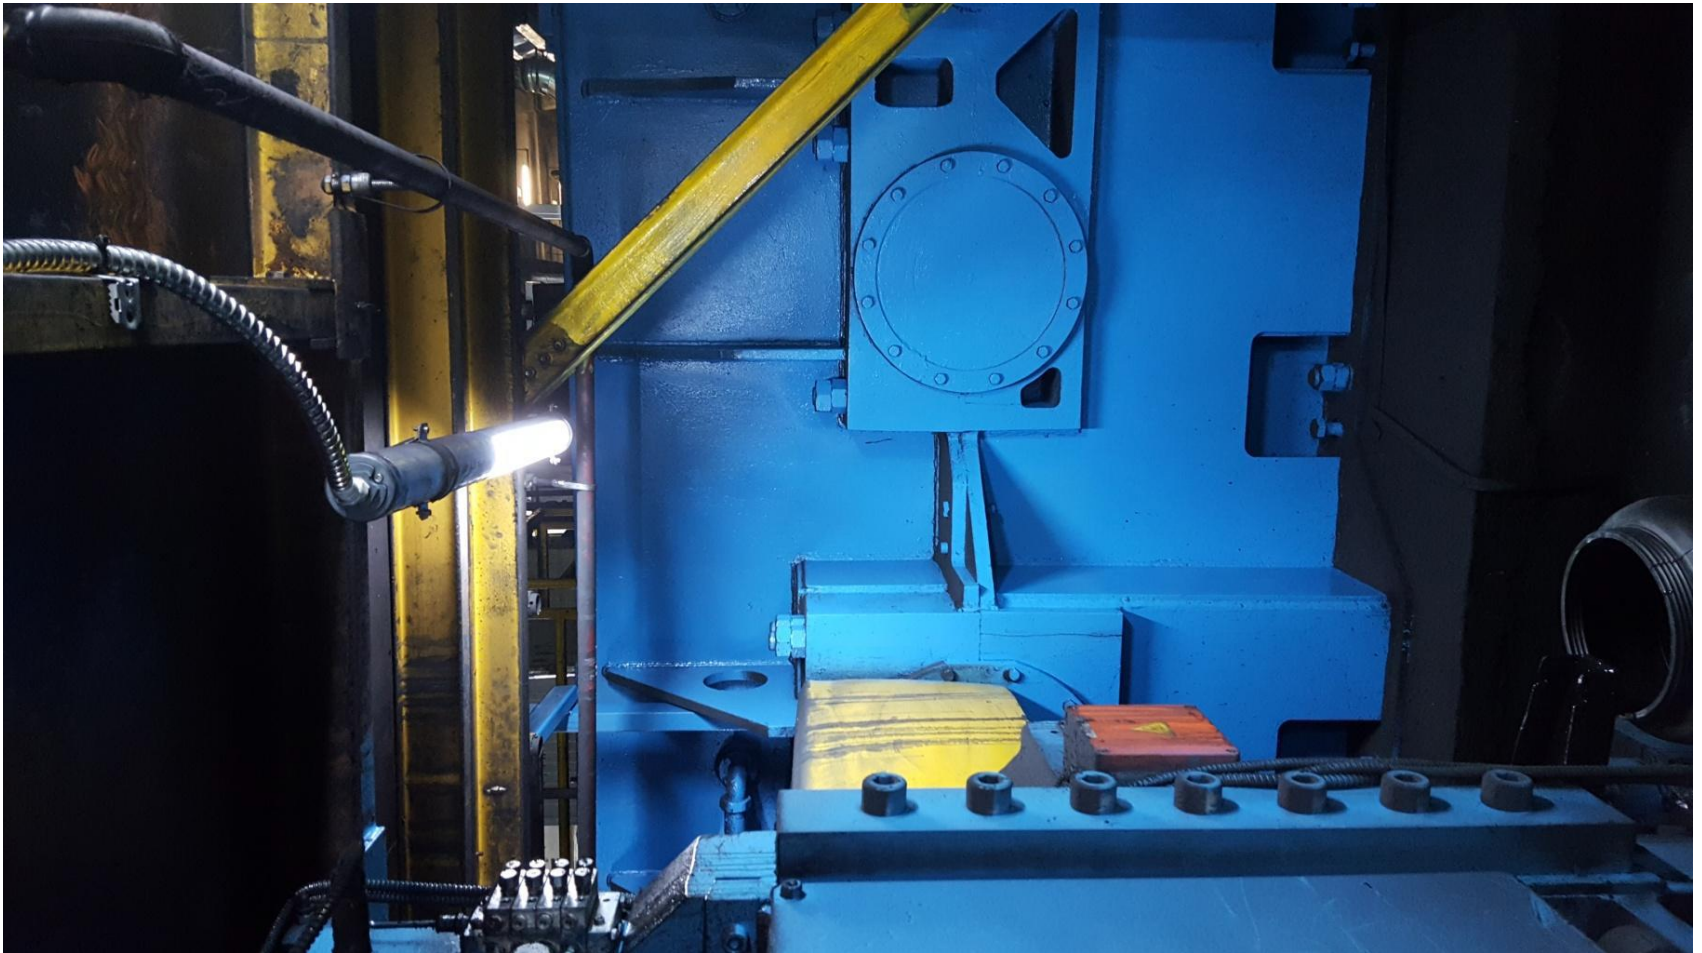

MICHELIN ZALAU in Romania AQUA-70-EX-LED