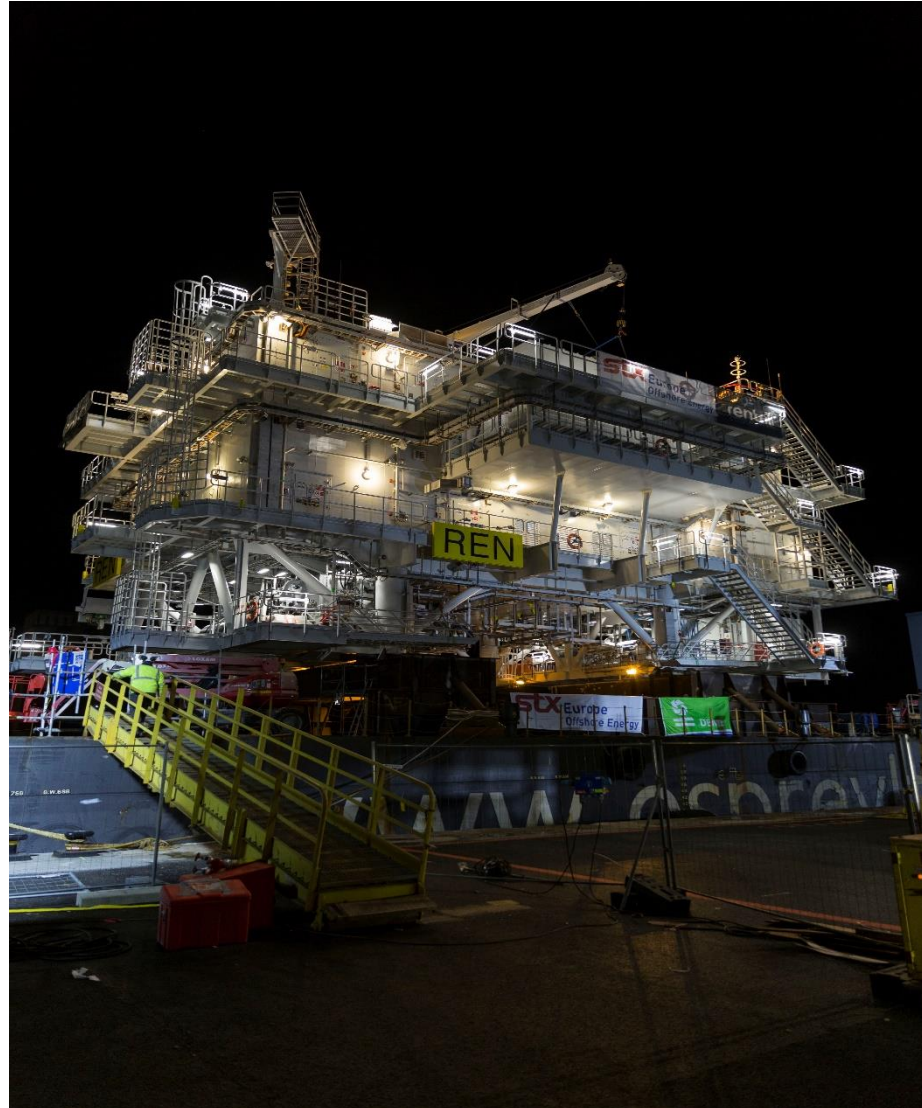

# PRMS station (Israel) SALUKA-N-LED

# Offshore project (Netherlands) AQUA-70-EX-LED