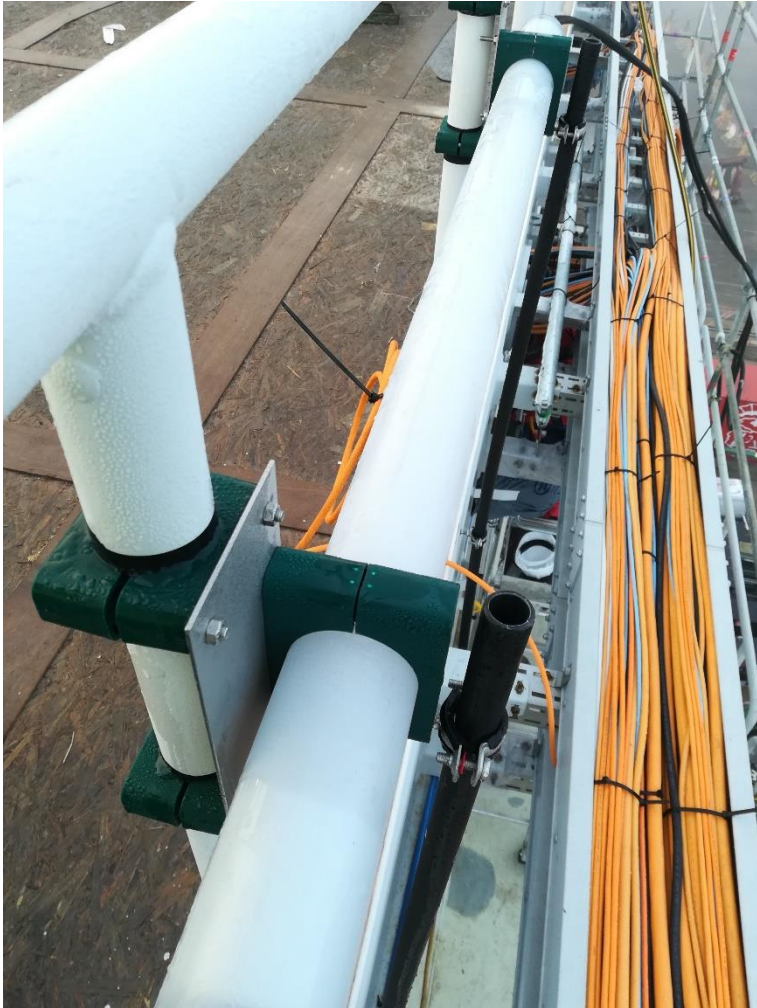

Offshore project (Netherlands) AQUA-70-EX-LED