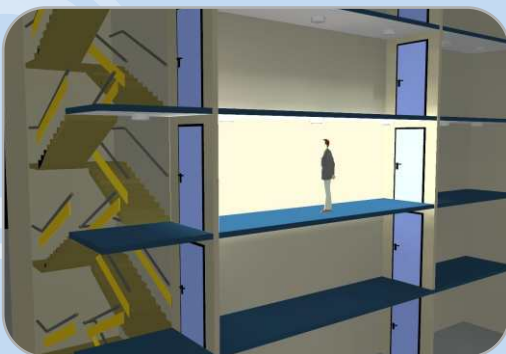

PROXIMA RCR

FLEXIBILITY OF THE OPERATION OF FITTINGS WITH RCR SENSORS