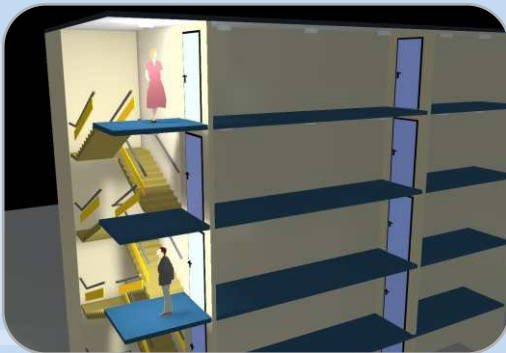

PROXIMA RCR

FLEXIBILITY OF THE OPERATION OF FITTINGS WITH RCR SENSORS