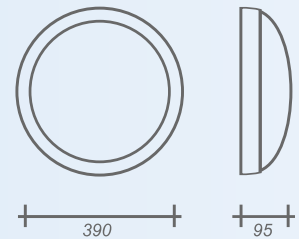

FLEXIBILITY OF THE OPERATION OF FITTINGS WITH RCR SENSORS

cat.no.	fitting	power	colour
311321	PROXIMA RCR opal	2 x E27	
311338	PROXIMA RCR opal	2 x E27	

TECHNICAL DESCRIPTION

PC diffuser, plastic body