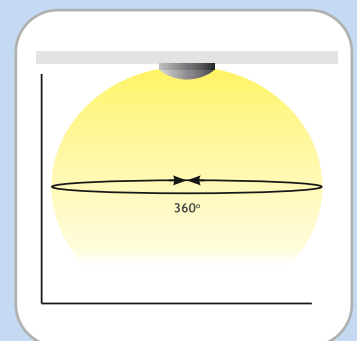

setting of the brightness of the surroundings: 3-2000LUX

shut-down delay: from 10s to 12min

adjustment of the detection distance: 2-16 m