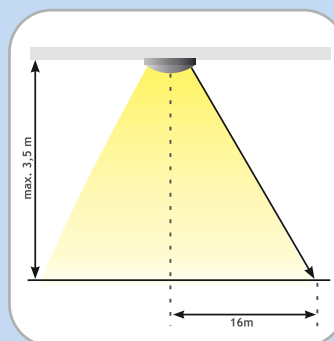

setting of the brightness of the surroundings: 3-2000LUX

shut-down delay: from 10s to 12min

adjustment of the detection distance: 2-16 m